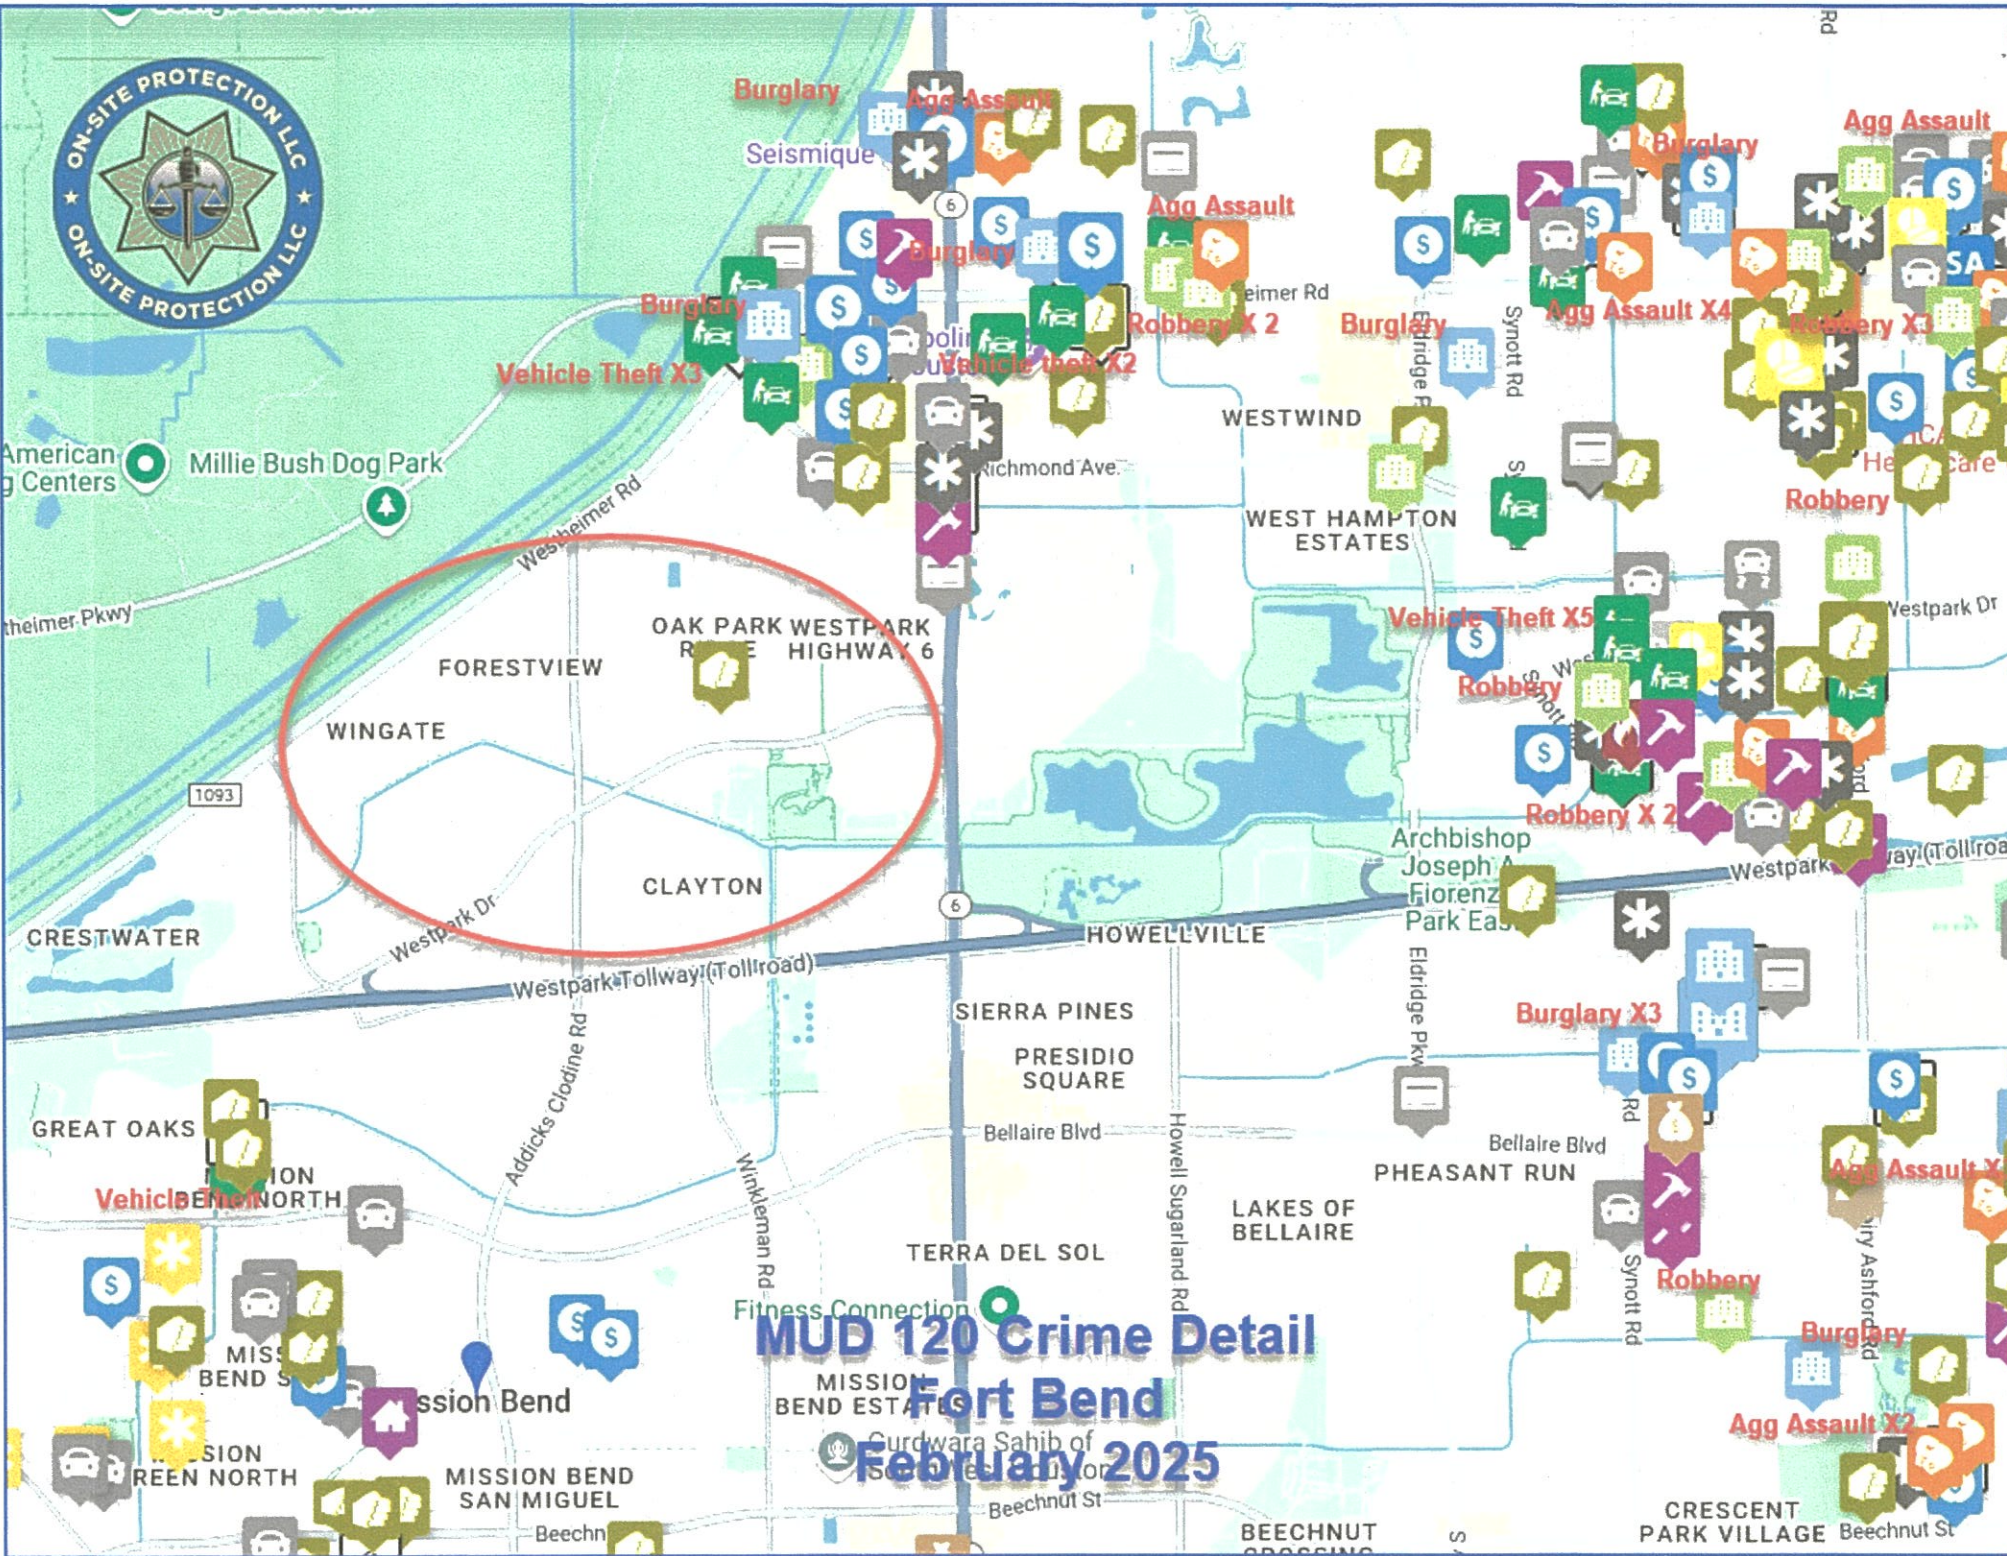

# MUD 120 Area Crime February 2025

- Violent
- Property & Theft
- Disorder/Disturbance
- 911 or Other

- ✓  Alcohol Violation
- ✓  Assault - Aggravated
- ✓  Burglary from Motor Vehicle
- ✓  Death Investigation
- ✓  Family Offense
- ✓  Homicide / Manslaughter
- ✓  Robbery - Commercial
- ✓  Shoplifting
- ✓  Trespassing
- ✓  All Other - Non-Criminal
- ✓  Attempted Homicide
- ✓  Citation / Summons
- ✓  Driving Under the Influence (DUI)
- ✓  Fraud / Forgery
- ✓  Missing Person / Runaway
- ✓ **SA** Sexual Assault
- ✓  Theft - Other
- ✓  Weapons Violation
- ✓  \* All Other - Criminal
- ✓  Assault - Simple
- ✓  Burglary - Residential
- ✓ **DC** Disorderly Conduct
- ✓ **FI** Field Interview
- ✓  Kidnapping / Human Trafficking
- ✓  Robbery - Individual
- ✓  Theft
- ✓  Vandalism
- ✓  Arson
- ✓  Burglary - Commercial
- ✓  Civil / Court Violation
- ✓  Drugs / Narcotics Violation
- ✓  Harassment / Intimidation
- ✓  **MC** Motor Vehicle Theft
- ✓ **SO** Sexual Offense
- ✓  Traffic Incident

# MUD 120 Crime Detail Fort Bend February 2025

American Centers  
Millie Bush Dog Park

FORESTVIEW  
WINGATE  
OAK PARK WESTPARK  
CLAYTON

GREAT OAKS  
MISSION NORTH  
MISSION BEND S  
MISSION GREEN NORTH  
MISSION BEND  
MISSION BEND SAN MIGUEL

HOWELLVILLE  
SIERRA PINES  
PRESIDIO SQUARE  
TERRA DEL SOL  
MISSION BEND ESTATES  
Curdwara Sahib of  
Beechnut St

Archbishop Joseph A. Fiorenza Park East  
PHEASANT RUN  
LAKES OF BELLAIRE  
CRESCENT PARK VILLAGE

**Stolen car, involved in a  
pursuit and suspect was  
arrested at 15770 Bellaire**