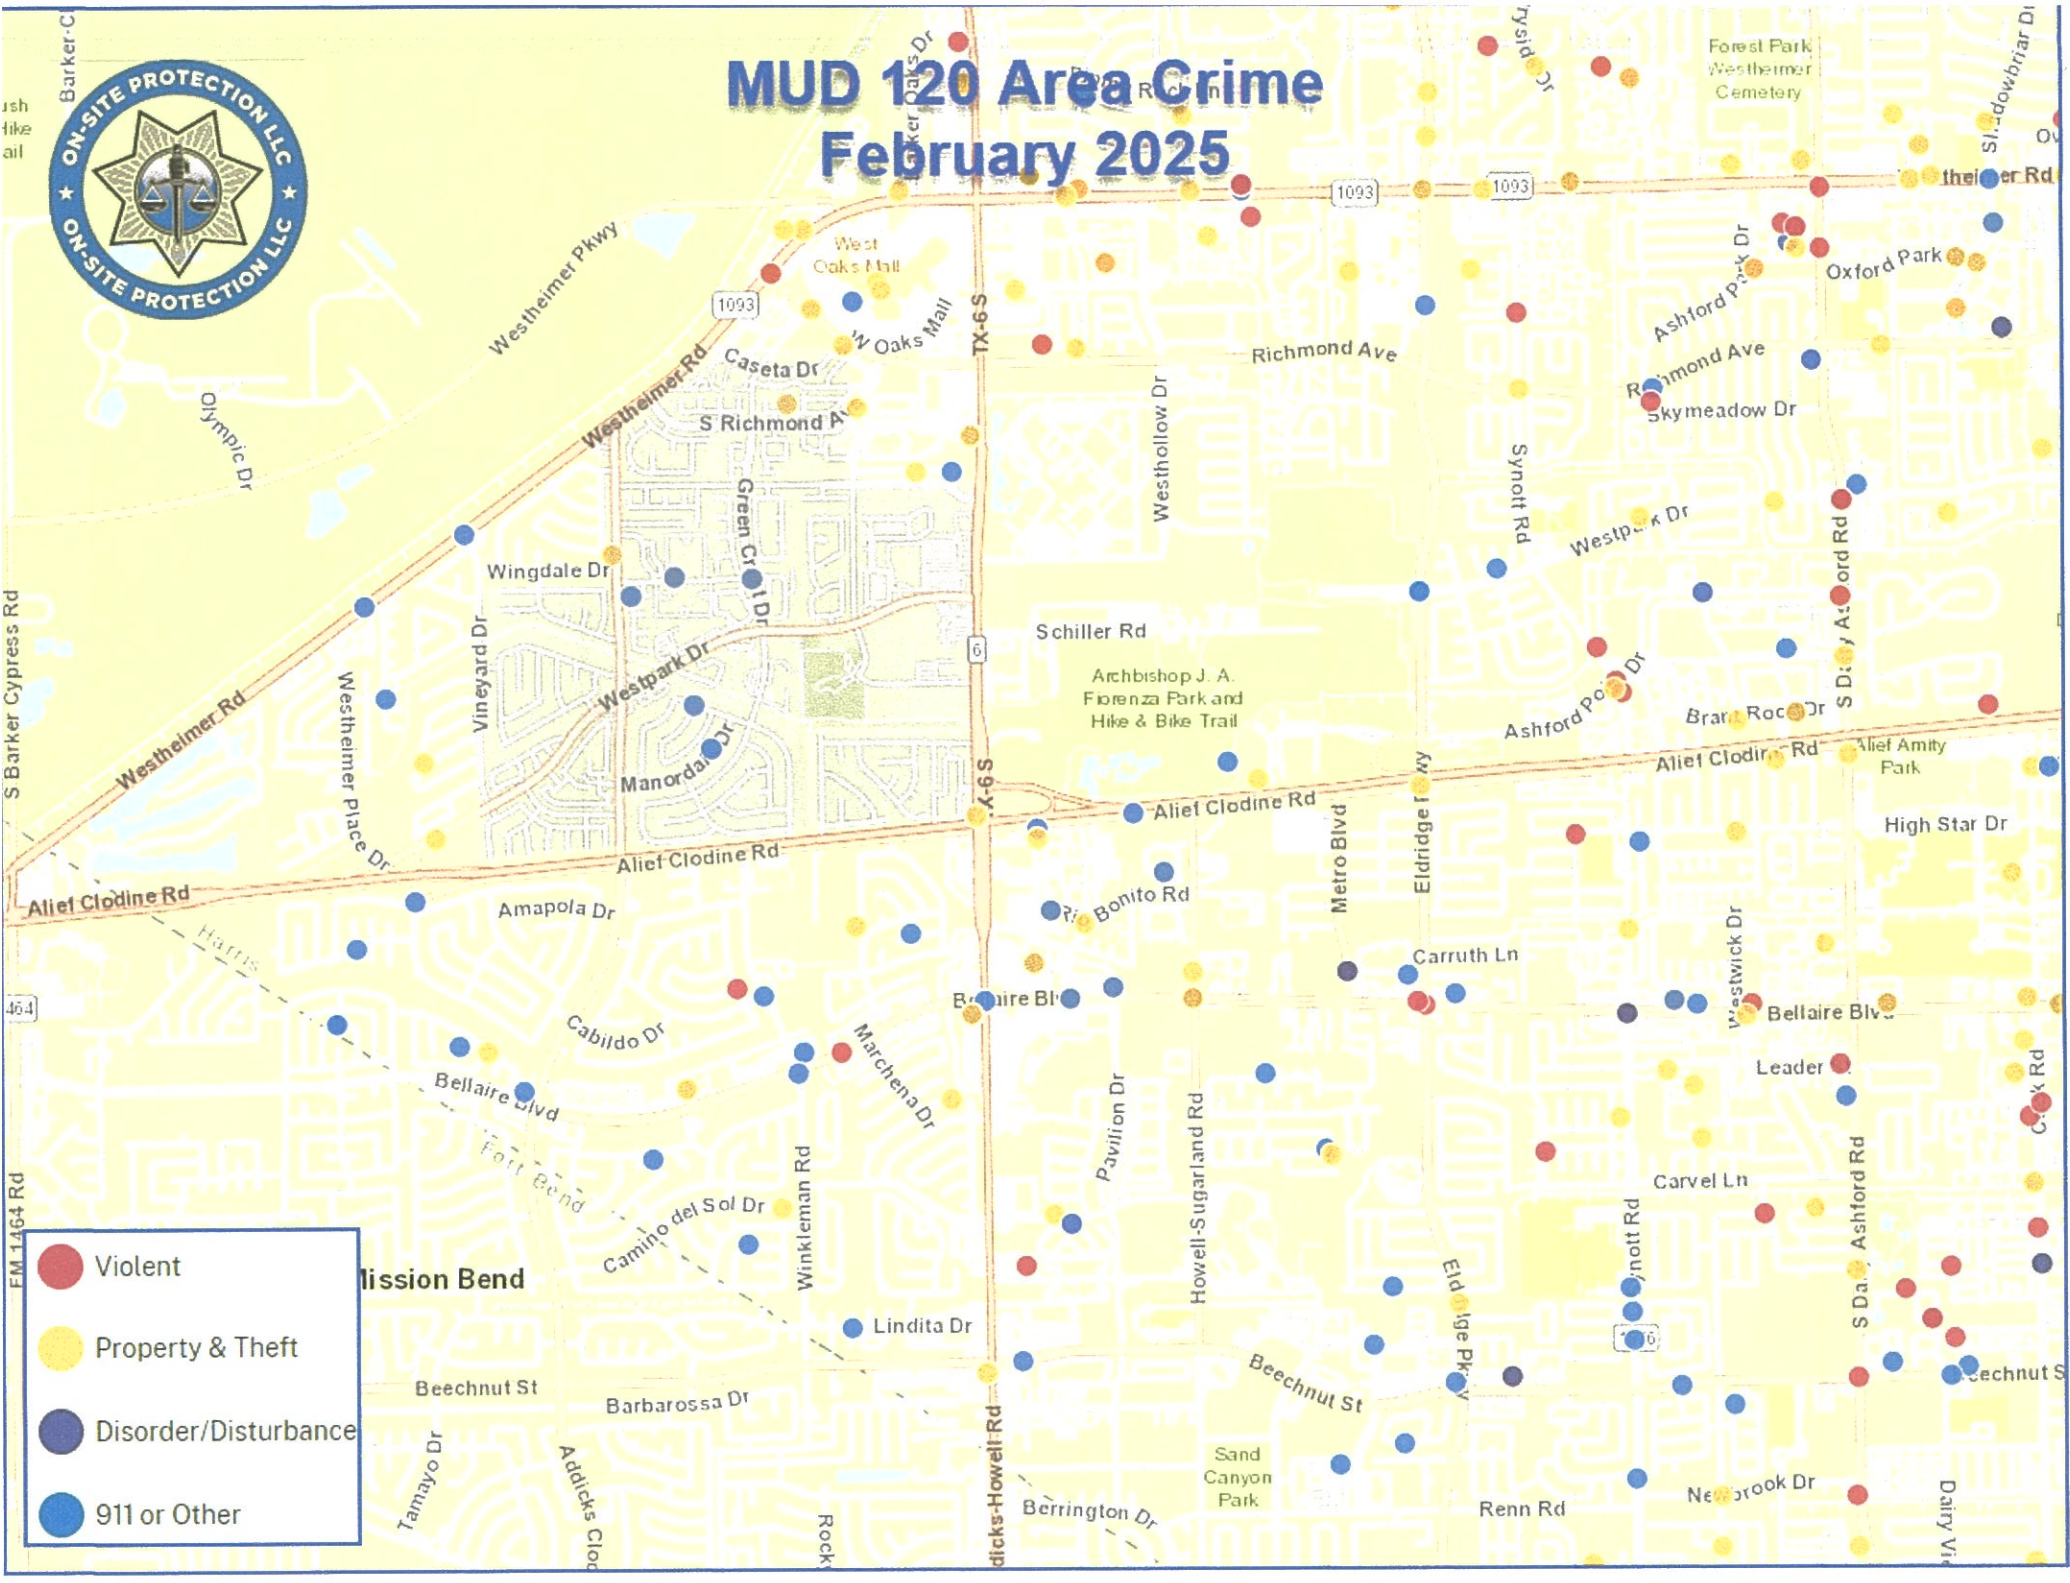

# MUD 120 Area Crime February 2025

- Violent
- Property & Theft
- Disorder/Disturbance
- 911 or Other

- ✓  Alcohol Violation
- ✓  Assault - Aggravated
- ✓  Burglary from Motor Vehicle
- ✓  Death Investigation
- ✓  Family Offense
- ✓  Homicide / Manslaughter
- ✓  Robbery - Commercial
- ✓  Shoplifting
- ✓  Trespassing
- ✓  All Other - Non-Criminal
- ✓  Attempted Homicide
- ✓  Citation / Summons
- ✓  Driving Under the Influence (DUI)
- ✓  Fraud / Forgery
- ✓  Missing Person / Runaway
- ✓ **SA** Sexual Assault
- ✓  Theft - Other
- ✓  Weapons Violation
- ✓  \* All Other - Criminal
- ✓  Assault - Simple
- ✓  Burglary - Residential
- ✓ **DC** Disorderly Conduct
- ✓ **FI** Field Interview
- ✓  Kidnapping / Human Trafficking
- ✓  Robbery - Individual
- ✓  Theft
- ✓  Vandalism
- ✓  Arson
- ✓  Burglary - Commercial
- ✓  Civil / Court Violation
- ✓  Drugs / Narcotics Violation
- ✓  Harassment / Intimidation
- ✓  **MC** Motor Vehicle Theft
- ✓ **SO** Sexual Offense
- ✓  Traffic Incident

# MUD 120 Crime Detail Fort Bend February 2025

American Centers  
Millie Bush Dog Park

FORESTVIEW  
WINGATE  
OAK PARK WESTPARK  
CLAYTON

GREAT OAKS  
MISSION NORTH  
MISSION BEND S  
MISSION GREEN NORTH  
MISSION BEND  
MISSION BEND SAN MIGUEL

# MUD 120 Area Crime Fort Bend February 2025

**Stolen car, involved in a  
pursuit and suspect was  
arrested at 15770 Bellaire**