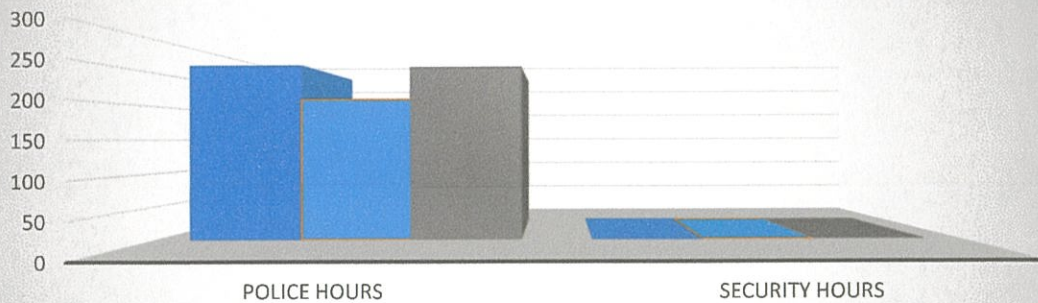

## Police Activity

	Police Hours	Security Hours
December	259.33	0
January	209.33	0
February	256.67	0

■ December ■ January ■ February