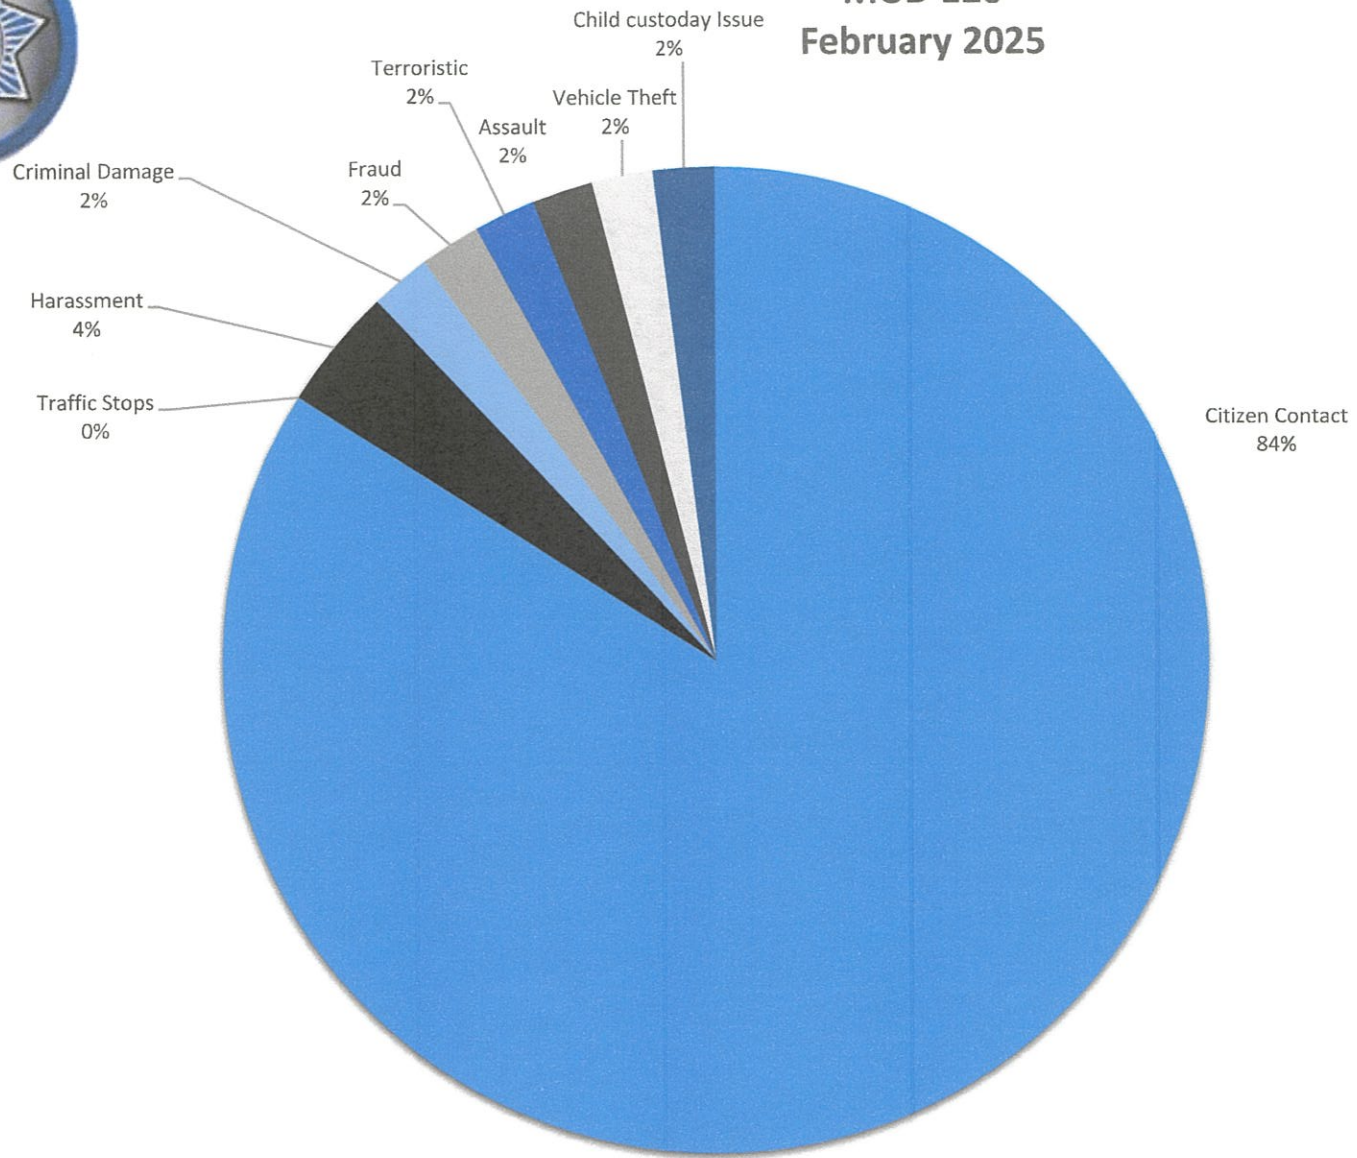

Criminal Activity MUD 120 February 2025

■ Citizen Contact ■ Traffic Enforcement ■ Traffic Stops ■ Harassment ■ Criminal Damage ■ Fraud ■ Terroristic ■ Assault ■ Vehicle Theft ■ Child custoday Issue ■