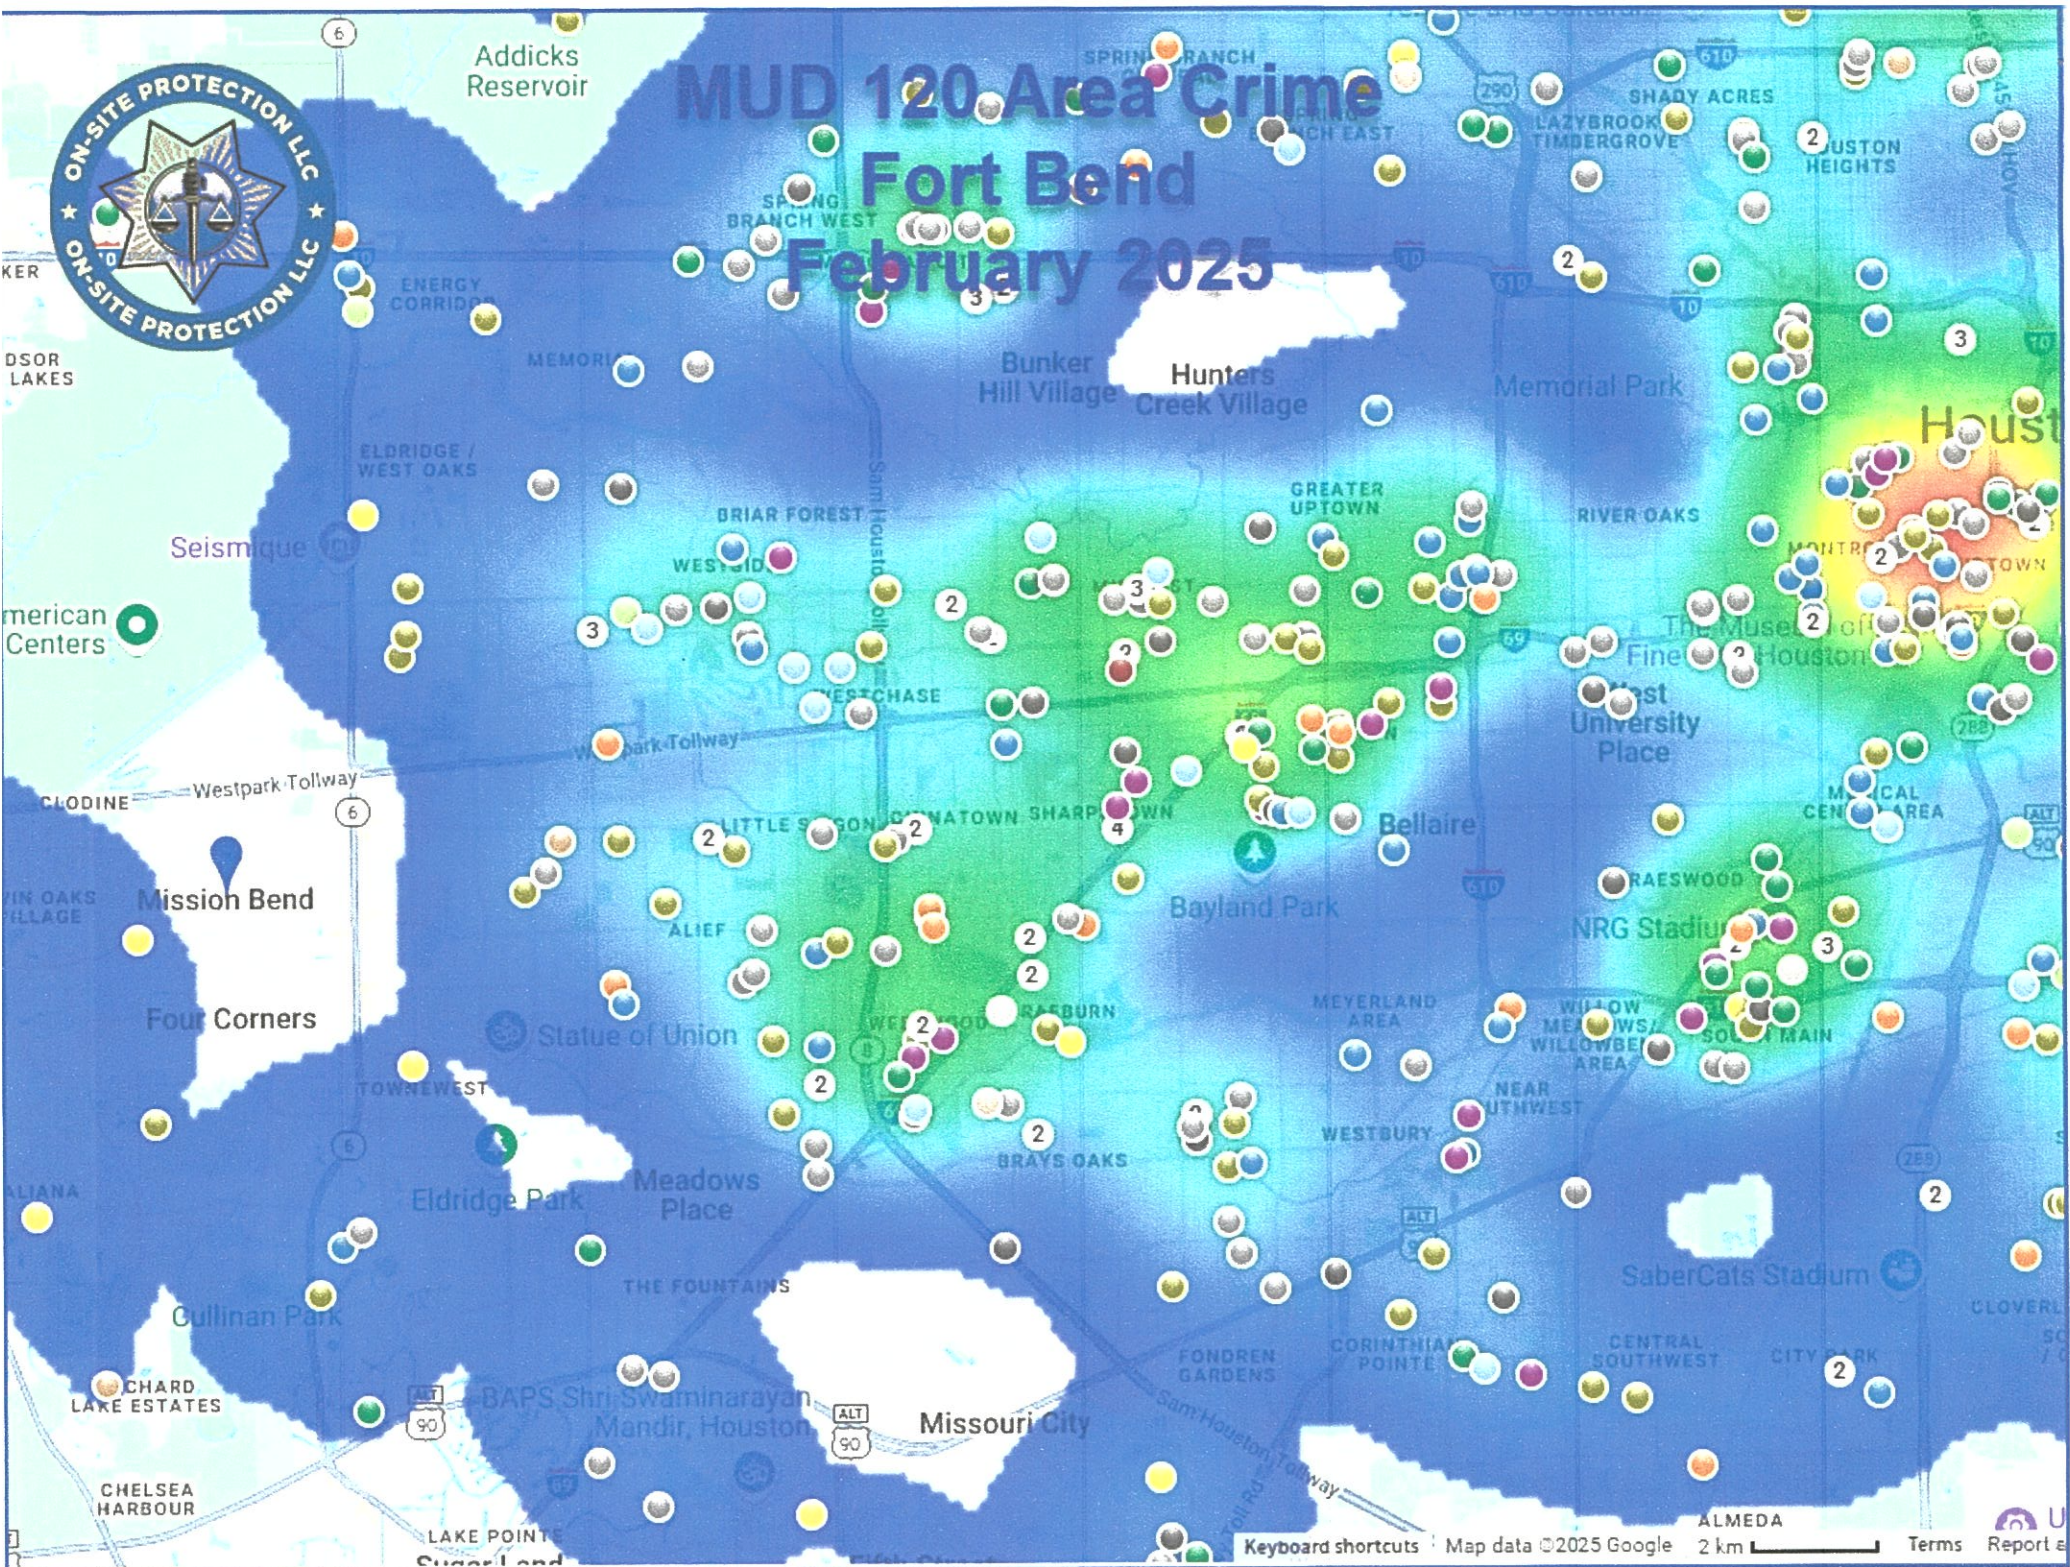

# MUD 120 Area Crime February 2025

- Violent
- Property & Theft
- Disorder/Disturbance
- 911 or Other

- ✓  Alcohol Violation
- ✓  Assault - Aggravated
- ✓  Burglary from Motor Vehicle
- ✓  Death Investigation
- ✓  Family Offense
- ✓  Homicide / Manslaughter
- ✓  Robbery - Commercial
- ✓  Shoplifting
- ✓  Trespassing
- ✓  All Other - Non-Criminal
- ✓  Attempted Homicide
- ✓  Citation / Summons
- ✓  Driving Under the Influence (DUI)
- ✓  Fraud / Forgery
- ✓  Missing Person / Runaway
- ✓ **SA** Sexual Assault
- ✓  Theft - Other
- ✓  Weapons Violation
- ✓  \* All Other - Criminal
- ✓  Assault - Simple
- ✓  Burglary - Residential
- ✓ **DC** Disorderly Conduct
- ✓ **FI** Field Interview
- ✓  Kidnapping / Human Trafficking
- ✓  Robbery - Individual
- ✓  Theft
- ✓  Vandalism
- ✓  Arson
- ✓  Burglary - Commercial
- ✓  Civil / Court Violation
- ✓  Drugs / Narcotics Violation
- ✓  Harassment / Intimidation
- ✓  **MC** Motor Vehicle Theft
- ✓ **SO** Sexual Offense
- ✓  Traffic Incident

Robbery X3

Robbery

Vehicle Theft X5

Robbery

Robbery X2

Burglary X3

Agg Assault X

Robbery

# MUD 120 Area Crime Fort Bend February 2025

**Stolen car, involved in a  
pursuit and suspect was  
arrested at 15770 Bellaire**