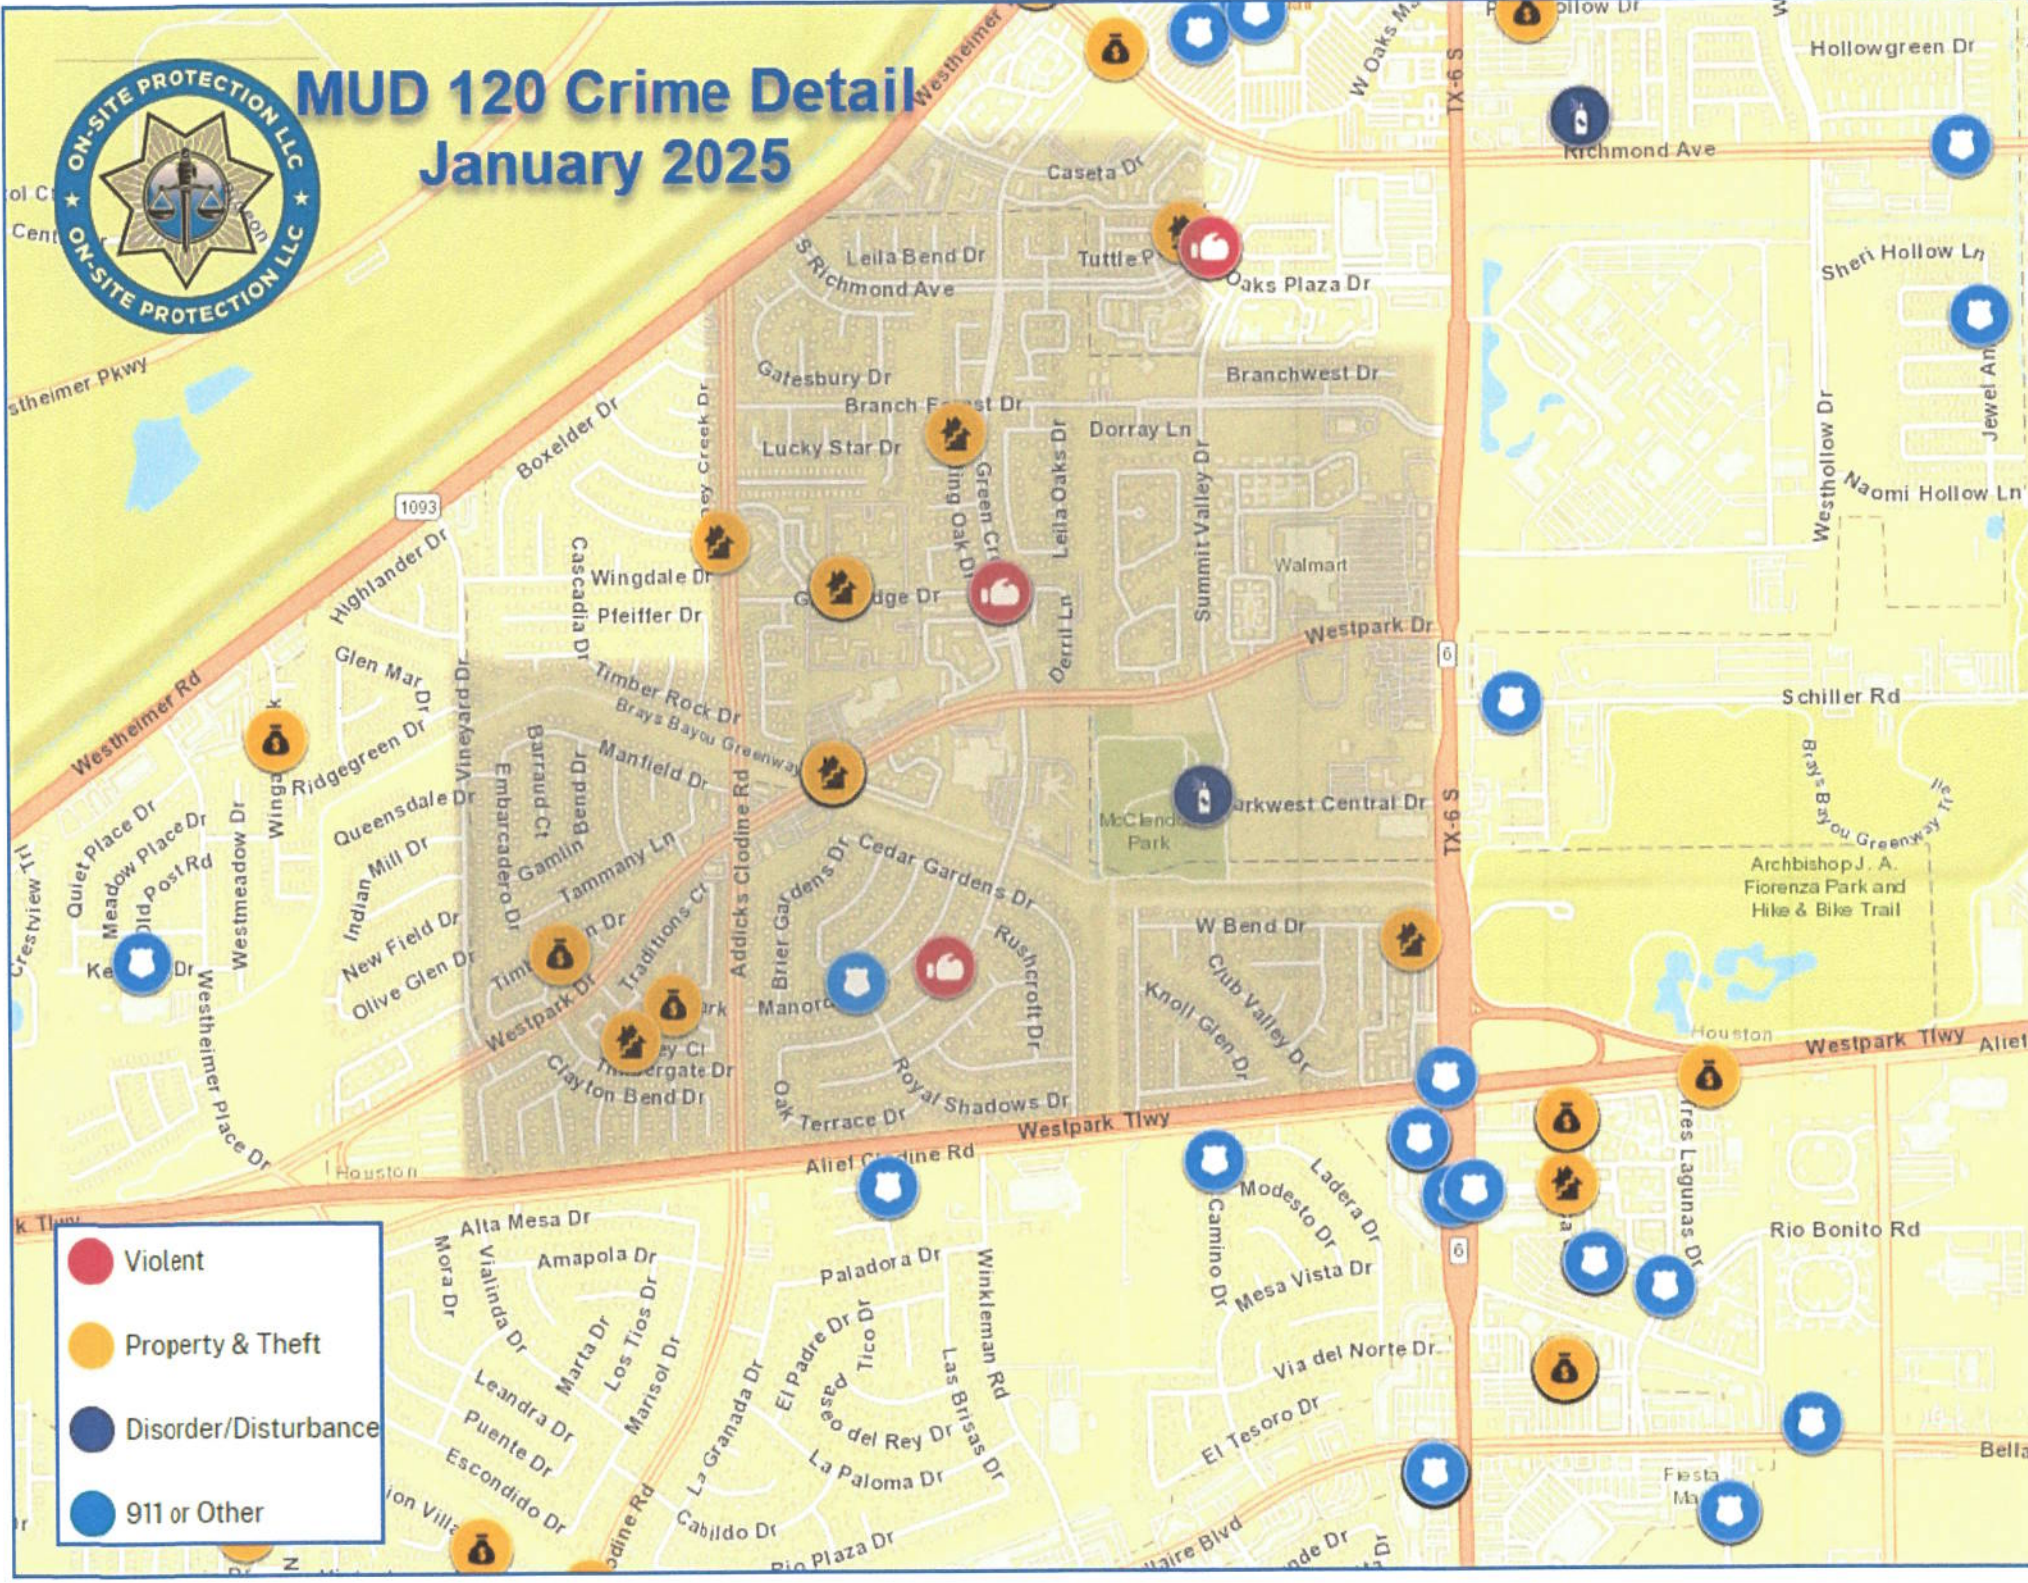

ON-SITE PROTECTION LLC

Police Activity

MUD 120 Area Crime January 2025

MUD 120 Crime Detail

January 2025

- Violent
- Property & Theft
- Disorder/Disturbance
- 911 or Other

- ✓  Alcohol Violation
- ✓  Assault - Aggravated
- ✓  Burglary from Motor Vehicle
- ✓  Death Investigation
- ✓  Family Offense
- ✓  Homicide / Manslaughter
- ✓  Robbery - Commercial
- ✓  Shoplifting
- ✓  Trespassing
- ✓  All Other - Non-Criminal
- ✓  Attempted Homicide
- ✓  Citation / Summons
- ✓  Driving Under the Influence (DUI)
- ✓  Fraud / Forgery
- ✓  Missing Person / Runaway
- ✓  Sexual Assault
- ✓  Theft - Other
- ✓  Weapons Violation
- ✓  All Other - Criminal
- ✓  Assault - Simple
- ✓  Burglary - Residential
- ✓  Disorderly Conduct
- ✓  Field Interview
- ✓  Kidnapping / Human Trafficking
- ✓  Robbery - Individual
- ✓  Theft
- ✓  Vandalism
- ✓  Arson
- ✓  Burglary - Commercial
- ✓  Civil / Court Violation
- ✓  Drugs / Narcotics Violation
- ✓  Harassment / Intimidation
- ✓  Motor Vehicle Theft
- ✓  Sexual Offense
- ✓  Traffic Incident

American Centers
Millie Bush Dog Park

Seismique

WESTWIND

WEST HAMPTON ESTATES

OAK PARK WESTPARK
RICHMOND HIGHWAY 6

Drug Violation

FORESTVIEW

WINGATE

LAKES OF BELLAIRE

PHEASANT RUN

CRESCENT PARK VILLAGE

BRANFORD PARK

Keyboard shortcuts Map data ©2025 Google

MUD 120 Crime Detail Fort Bend January 2025

MUD 120 Area Crime Fort Bend January 2025

Addicks Reservoir

ELDRIDGE WEST OAK

HOWELLVILLE

TOWNWEST

Eldridge Park

Meadows Place

THE FOUNTAINS

SUGAR LAKES

LAKE POINT