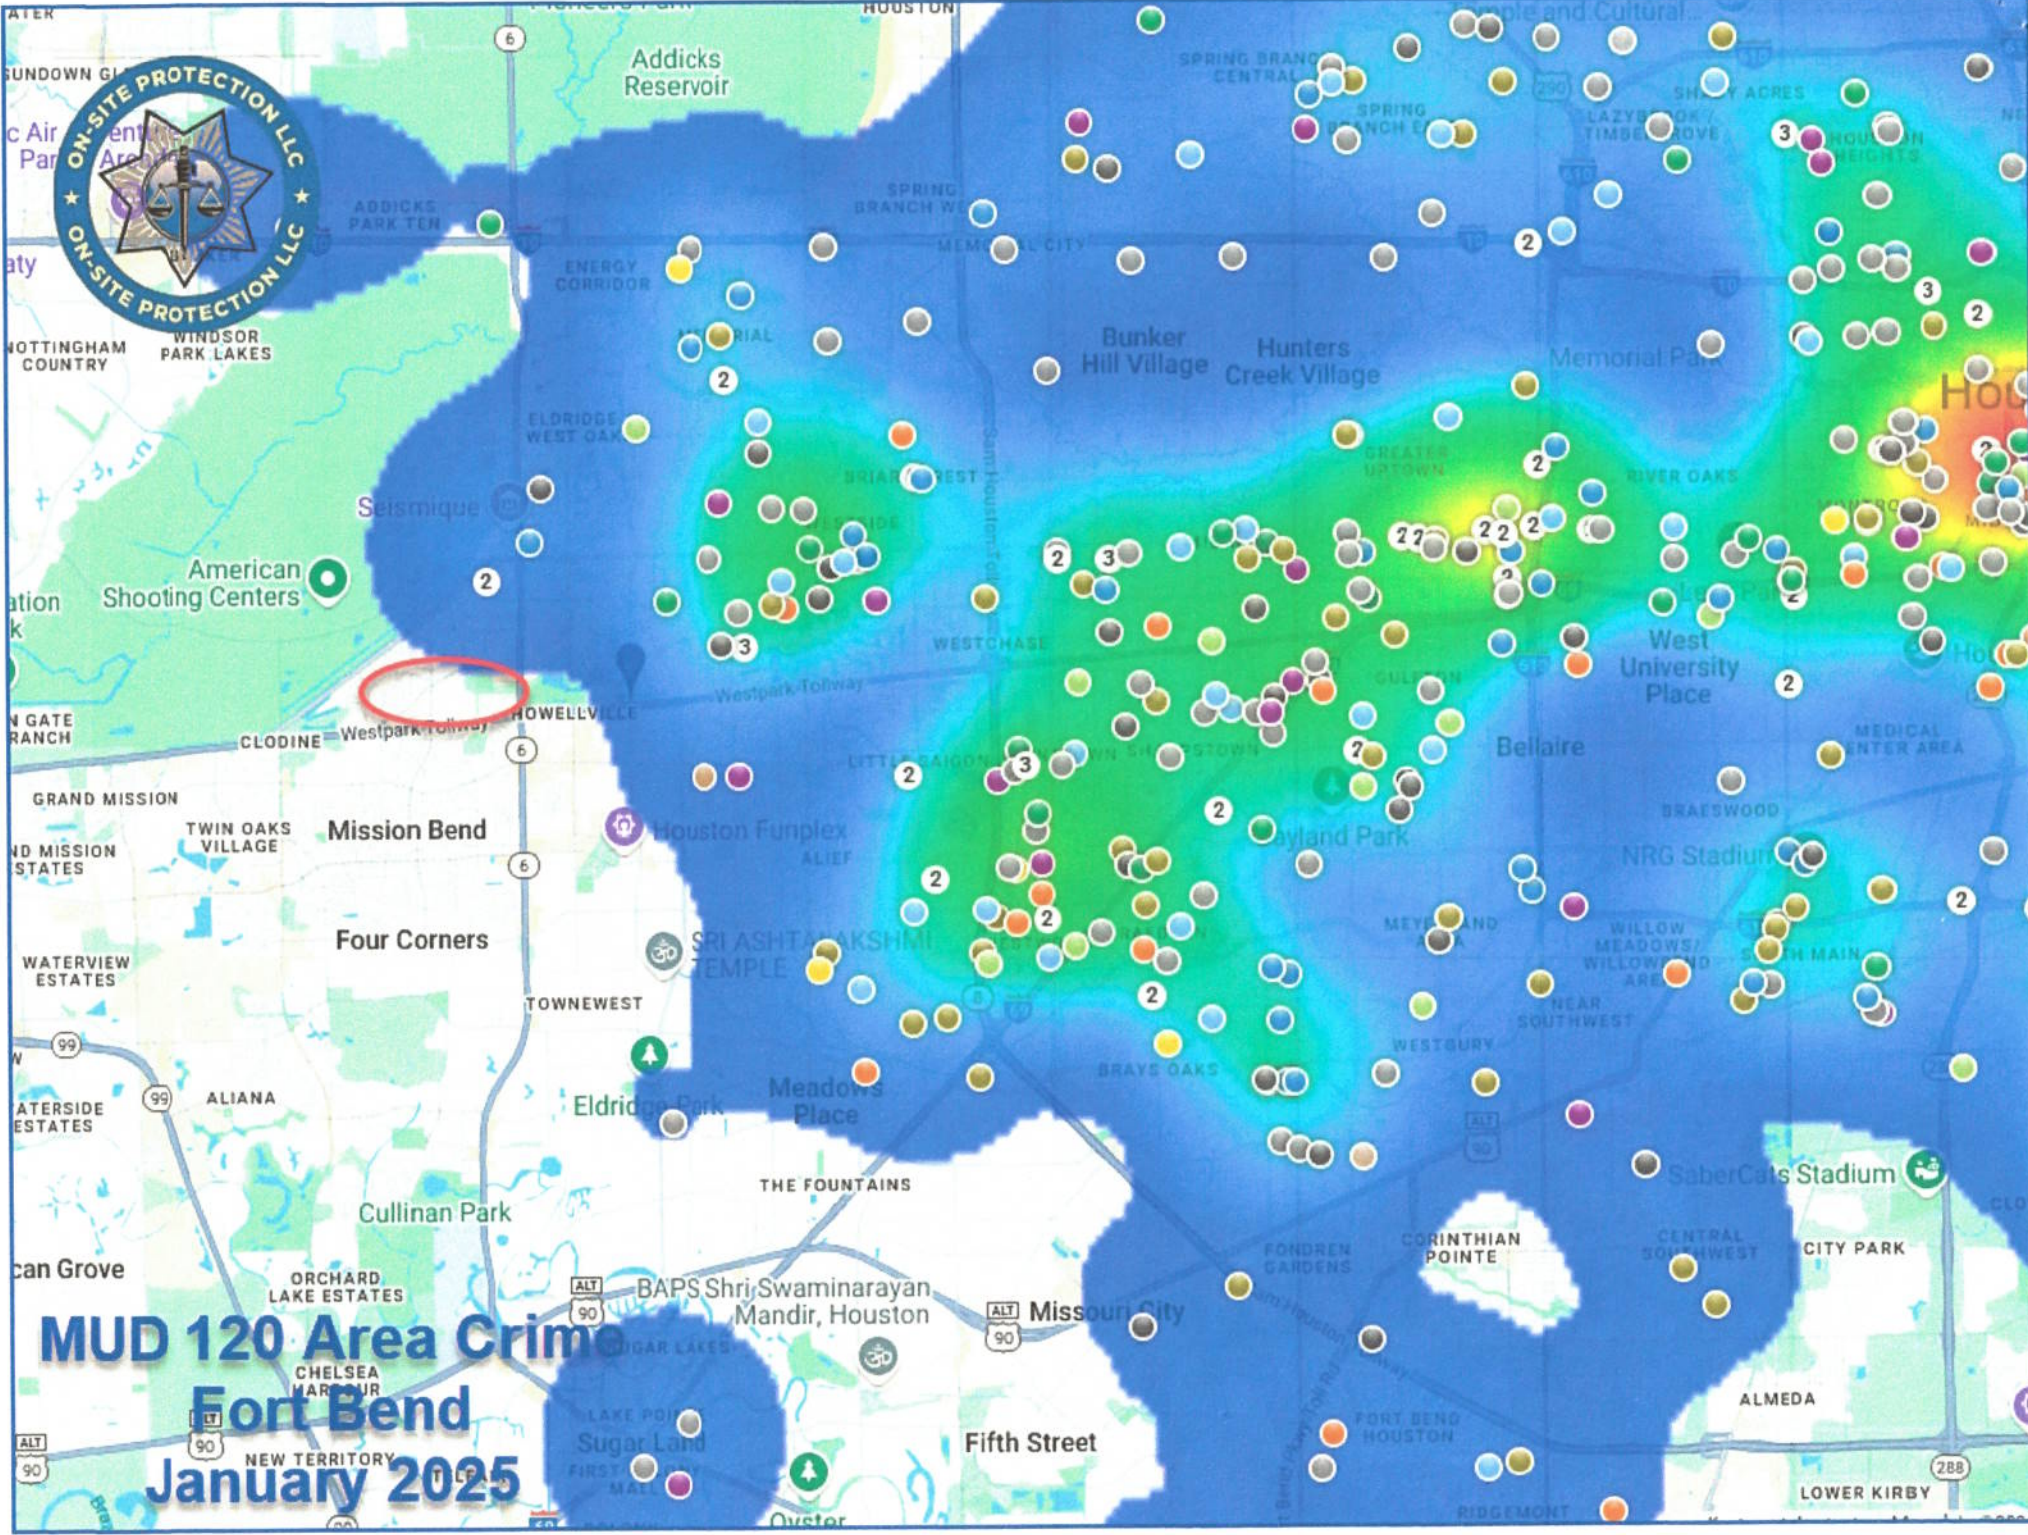

Mission Bend

MISSION GREEN NORTH

MISSION BEND SAN MIGUEL

TERRA DEL SOL

Fitness Connection

MISSION BEND ESTATES

Gurdwara Sahib of South West Houston

BEECHNUT MEADOWS

LAKES OF BELLAIRE

PHEASANT RUN

CRESCENT PARK VILLAGE

BRANFORD PARK

Keyboard shortcuts Map data ©2025 Google

MUD 120 Crime Detail Fort Bend January 2025

MUD 120 Area Crime Fort Bend January 2025

Addicks Reservoir

Seismique

Mission Bend

Four Corners

Cullinan Park

ORCHARD LAKE ESTATES

CHELSEA MARSH

NEW TERRITORY

ENERGY CORRIDOR

ELDRIDGE WEST OAK

HOWELLVILLE

TOWNWEST

Eldridge Park

Meadows Place

THE FOUNTAINS

SUGAR LAKES

LAKE POINT