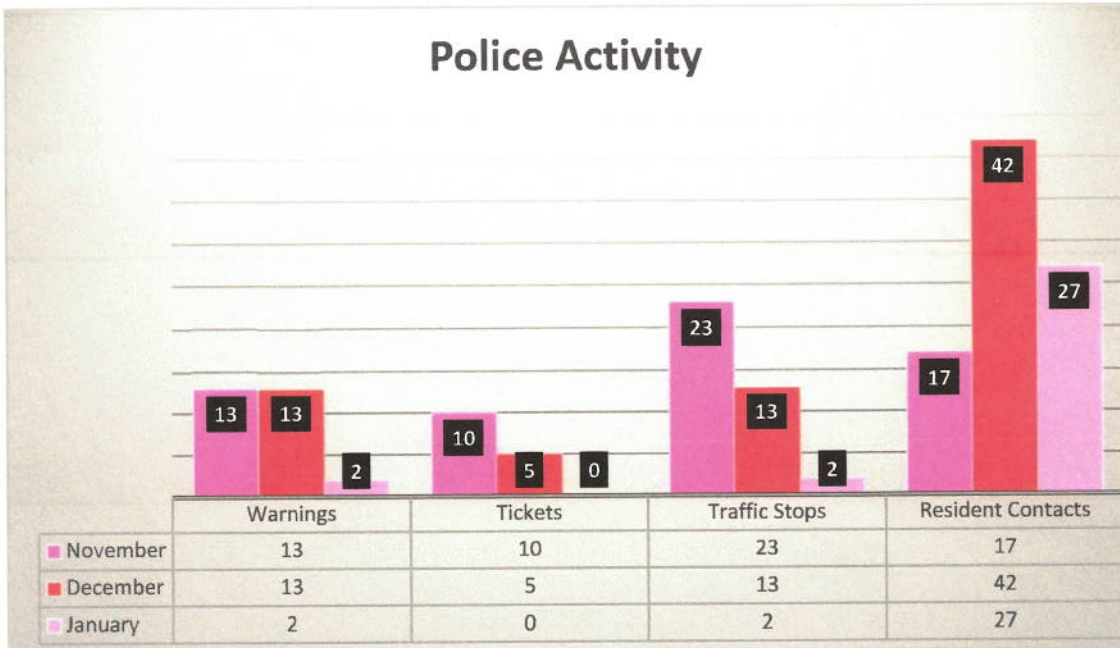

ON-SITE PROTECTION LLC

Police Activity

MUD 120 Area Crime January 2025

MUD 120 Crime Detail

January 2025

- Violent
- Property & Theft
- Disorder/Disturbance
- 911 or Other

- ✓  Alcohol Violation
- ✓  Assault - Aggravated
- ✓  Burglary from Motor Vehicle
- ✓  Death Investigation
- ✓  Family Offense
- ✓  Homicide / Manslaughter
- ✓  Robbery - Commercial
- ✓  Shoplifting
- ✓  Trespassing
- ✓  All Other - Non-Criminal
- ✓  Attempted Homicide
- ✓  Citation / Summons
- ✓  Driving Under the Influence (DUI)
- ✓  Fraud / Forgery
- ✓  Missing Person / Runaway
- ✓  Sexual Assault
- ✓  Theft - Other
- ✓  Weapons Violation
- ✓  All Other - Criminal
- ✓  Assault - Simple
- ✓  Burglary - Residential
- ✓  Disorderly Conduct
- ✓  Field Interview
- ✓  Kidnapping / Human Trafficking
- ✓  Robbery - Individual
- ✓  Theft
- ✓  Vandalism
- ✓  Arson
- ✓  Burglary - Commercial
- ✓  Civil / Court Violation
- ✓  Drugs / Narcotics Violation
- ✓  Harassment / Intimidation
- ✓  Motor Vehicle Theft
- ✓  Sexual Offense
- ✓  Traffic Incident