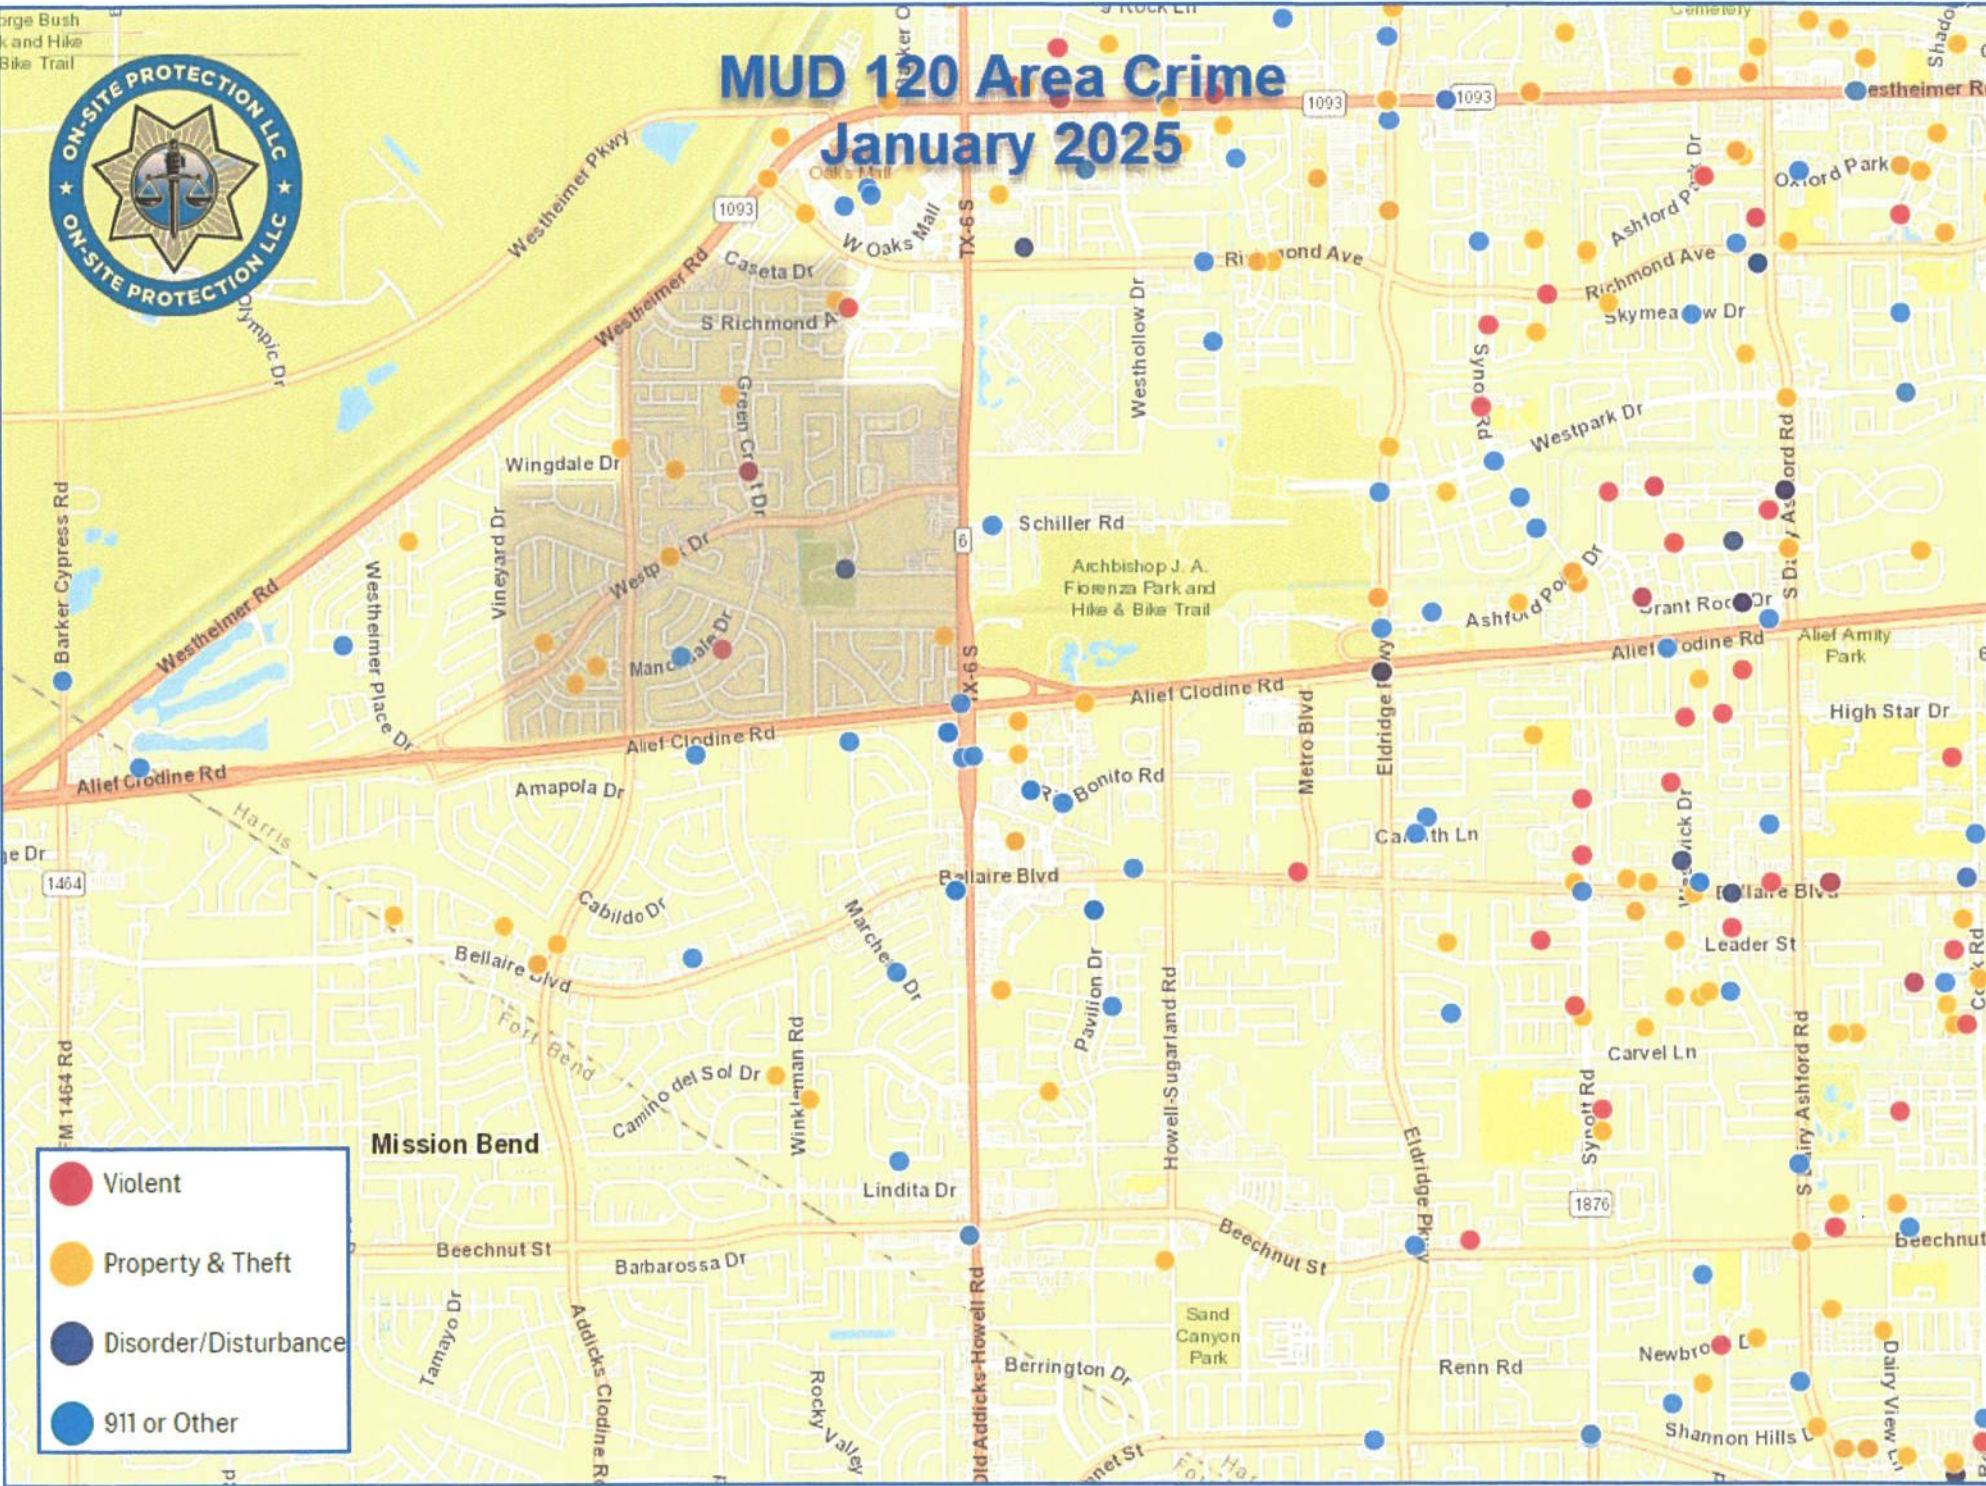

ON-SITE PROTECTION LLC

Police Activity

MUD 120 Area Crime January 2025

MUD 120 Crime Detail

January 2025

- Violent
- Property & Theft
- Disorder/Disturbance
- 911 or Other

- ✓  Alcohol Violation
- ✓  Assault - Aggravated
- ✓  Burglary from Motor Vehicle
- ✓  Death Investigation
- ✓  Family Offense
- ✓  Homicide / Manslaughter
- ✓  Robbery - Commercial
- ✓  Shoplifting
- ✓  Trespassing
- ✓  All Other - Non-Criminal
- ✓  Attempted Homicide
- ✓  Citation / Summons
- ✓  Driving Under the Influence (DUI)
- ✓  Fraud / Forgery
- ✓  Missing Person / Runaway
- ✓  Sexual Assault
- ✓  Theft - Other
- ✓  Weapons Violation
- ✓  All Other - Criminal
- ✓  Assault - Simple
- ✓  Burglary - Residential
- ✓  Disorderly Conduct
- ✓  Field Interview
- ✓  Kidnapping / Human Trafficking
- ✓  Robbery - Individual
- ✓  Theft
- ✓  Vandalism
- ✓  Arson
- ✓  Burglary - Commercial
- ✓  Civil / Court Violation
- ✓  Drugs / Narcotics Violation
- ✓  Harassment / Intimidation
- ✓  Motor Vehicle Theft
- ✓  Sexual Offense
- ✓  Traffic Incident

American Centers
Millie Bush Dog Park

Seismique

WESTWIND

WEST HAMPTON ESTATES

OAK PARK WESTPARK
RICHMOND HIGHWAY 6

Drug Violation

FORESTVIEW

WINGATE

Mission Bend

MISSION GREEN NORTH

MISSION BEND SAN MIGUEL

TERRA DEL SOL

Fitness Connection

MISSION BEND ESTATES

Gurdwara Sahib of South West Houston

BEECHNUT MEADOWS

ELDRIDGE WEST OAK

HOWELLVILLE

TOWNWEST

Eldridge Park

Meadows Place

THE FOUNTAINS

SUGAR LAKES

LAKE POINT