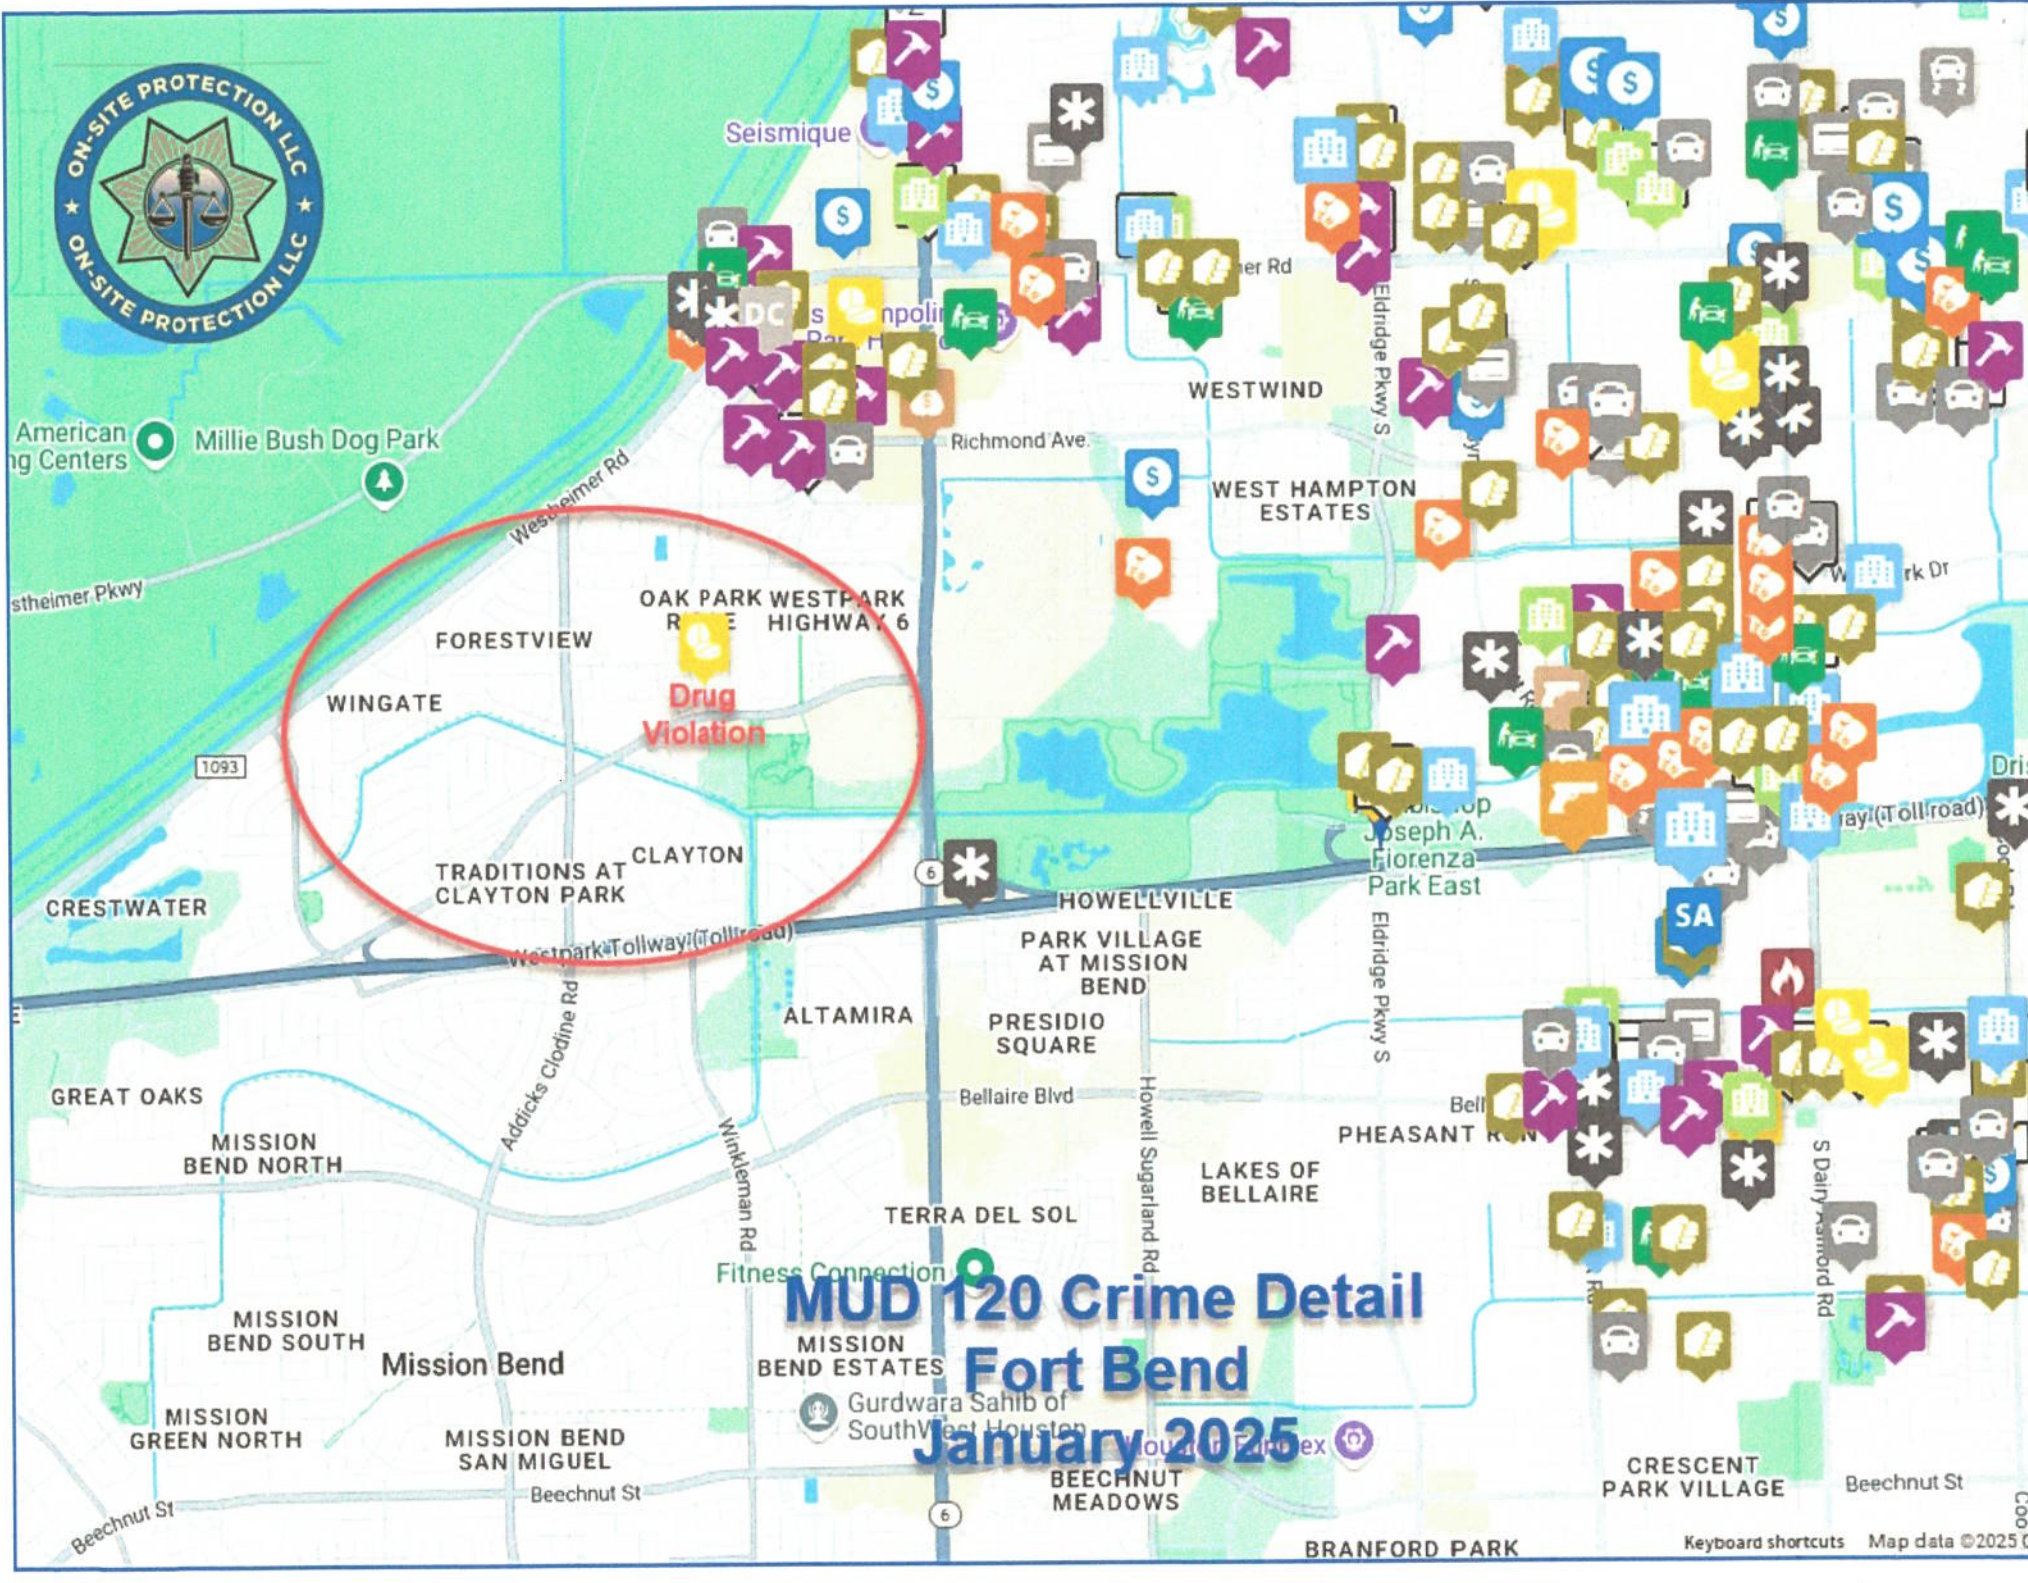

Mission Bend

MISSION GREEN NORTH

MISSION BEND SAN MIGUEL

TERRA DEL SOL

Fitness Connection

MISSION BEND ESTATES

Gurdwara Sahib of South West Houston

BEECHNUT MEADOWS

LAKES OF BELLAIRE

PHEASANT RUN

CRESCENT PARK VILLAGE

BRANFORD PARK

Keyboard shortcuts Map data ©2025 Google

MUD 120 Crime Detail Fort Bend January 2025

MUD 120 Area Crime Fort Bend January 2025

Addicks Reservoir

Seismique

Mission Bend

Four Corners

Cullinan Park

ORCHARD LAKE ESTATES

CHELSEA MARSH

NEW TERRITORY

ENERGY CORRIDOR

ELDRIDGE WEST OAK

HOWELLVILLE

TOWNWEST

Eldridge Park

Meadows Place

THE FOUNTAINS

SUGAR LAKES

LAKE POINT