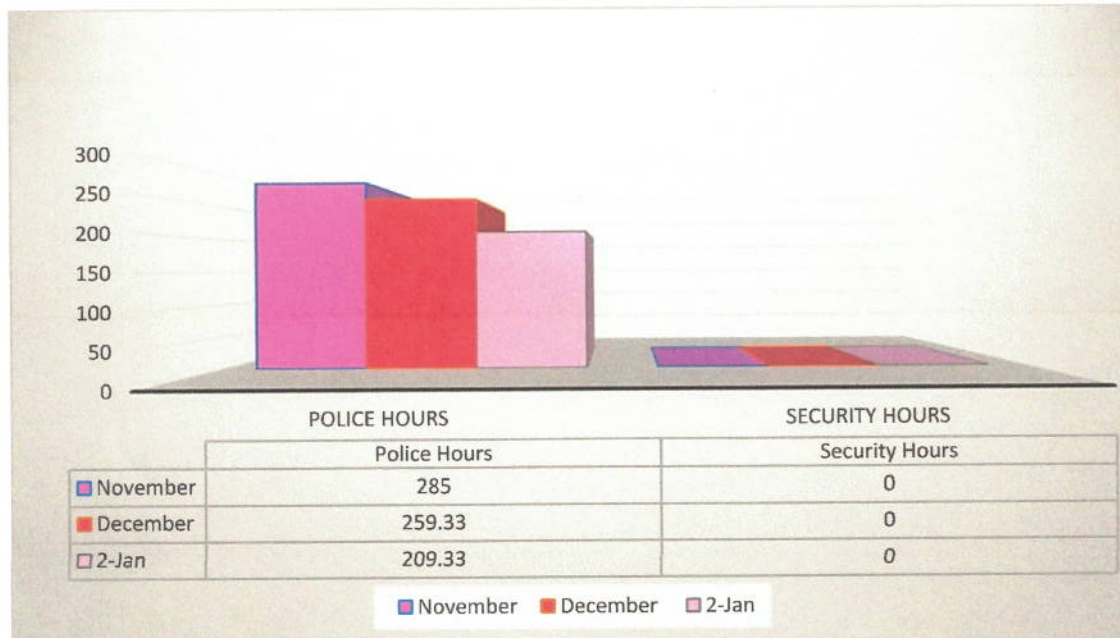

ON-SITE PROTECTION LLC

Police Activity

MUD 120 Area Crime January 2025

MUD 120 Crime Detail

January 2025

- Violent
- Property & Theft
- Disorder/Disturbance
- 911 or Other

- ✓  Alcohol Violation
- ✓  Assault - Aggravated
- ✓  Burglary from Motor Vehicle
- ✓  Death Investigation
- ✓  Family Offense
- ✓  Homicide / Manslaughter
- ✓  Robbery - Commercial
- ✓  Shoplifting
- ✓  Trespassing
- ✓  All Other - Non-Criminal
- ✓  Attempted Homicide
- ✓  Citation / Summons
- ✓  Driving Under the Influence (DUI)
- ✓  Fraud / Forgery
- ✓  Missing Person / Runaway
- ✓  Sexual Assault
- ✓  Theft - Other
- ✓  Weapons Violation
- ✓  All Other - Criminal
- ✓  Assault - Simple
- ✓  Burglary - Residential
- ✓  Disorderly Conduct
- ✓  Field Interview
- ✓  Kidnapping / Human Trafficking
- ✓  Robbery - Individual
- ✓  Theft
- ✓  Vandalism
- ✓  Arson
- ✓  Burglary - Commercial
- ✓  Civil / Court Violation
- ✓  Drugs / Narcotics Violation
- ✓  Harassment / Intimidation
- ✓  Motor Vehicle Theft
- ✓  Sexual Offense
- ✓  Traffic Incident